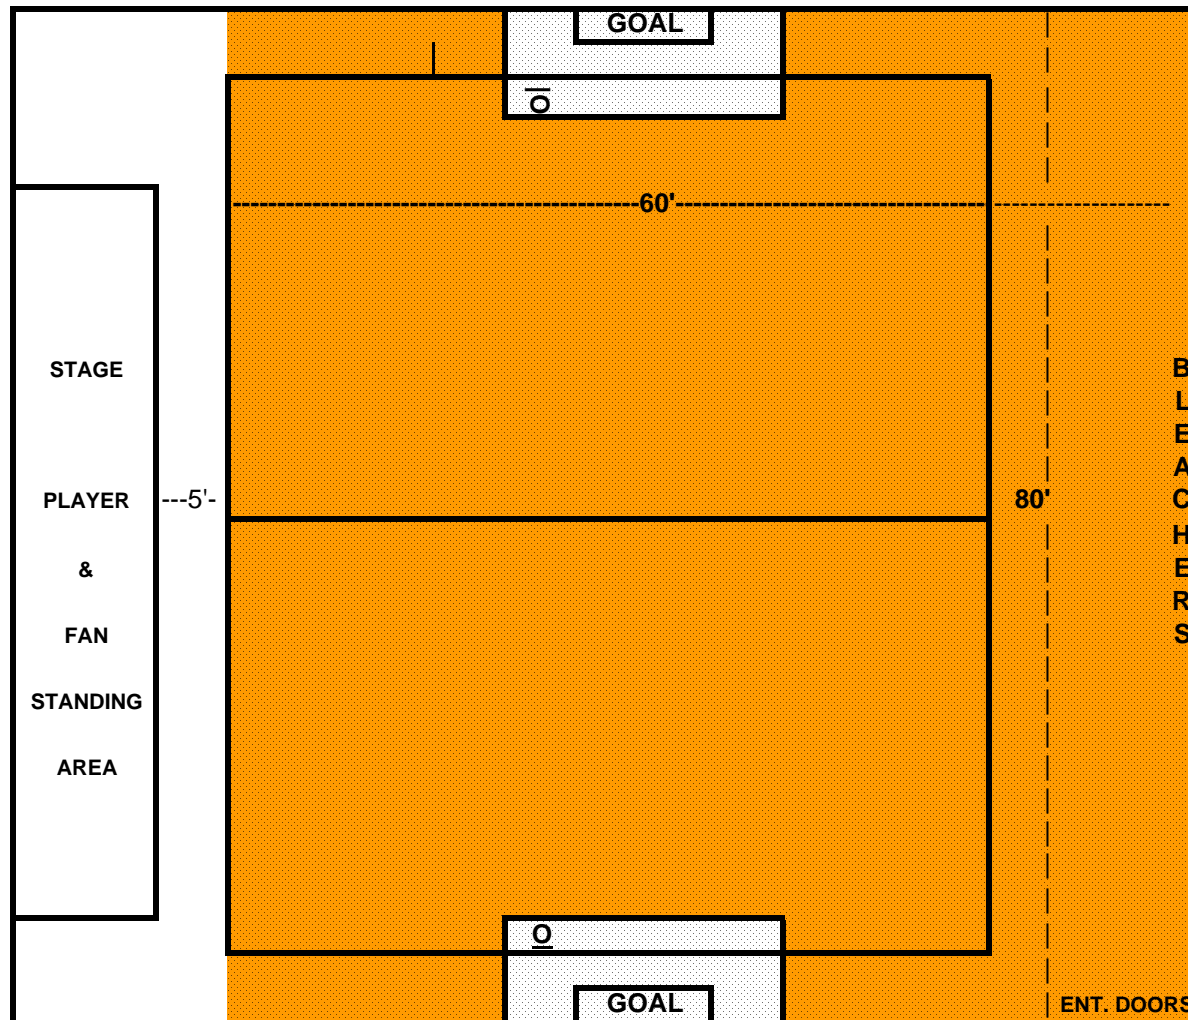

ST. ANNE'S SCHOOL (3 SIDES LIVE)
60' x 80' PLAYING AREA

BACK WALLS = LIVE (UP TO 5' ABOVE GOAL CROSSBAR)
SIDELINES = BB COURT BLACK LINE IS FAR SIDELINE