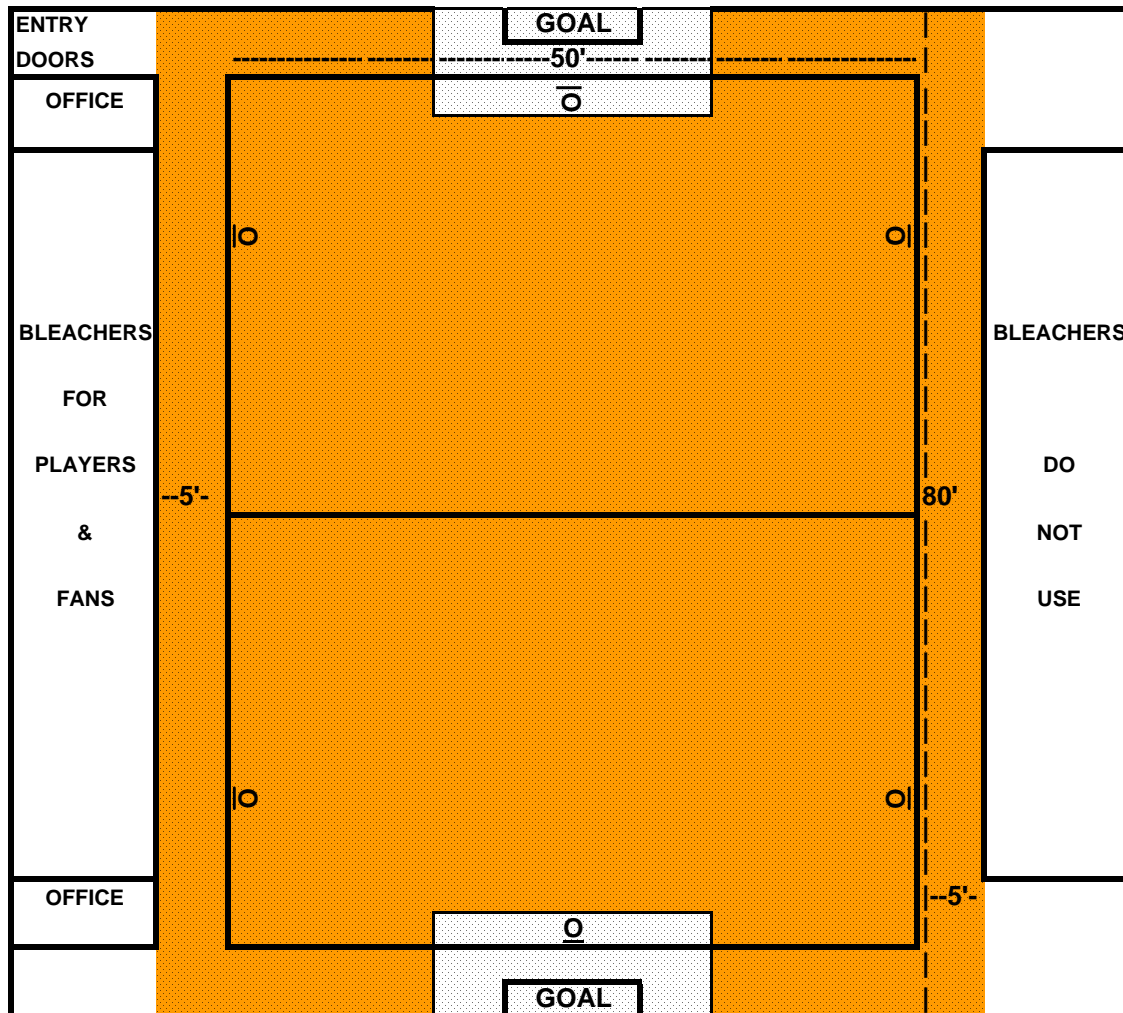

**REDDING MIDDLE SCHOOL (2/4 SIDES LIVE)
60' x 80' PLAYING AREA**

BACK WALLS = LIVE (UP TO 5' ABOVE GOAL CROSSBAR)
SIDELINES = SIDELINES EXTEND TO STANDS