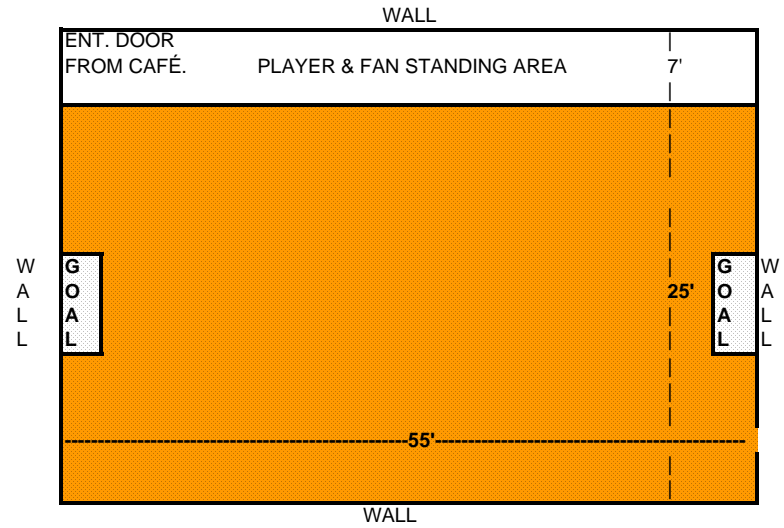

**BRICK MILL ELEM. SCHOOL - CAFETERIA (3 SIDES LIVE)**  
**45' x 60' PLAYING AREA**

BACK WALLS = LIVE (UP TO 5' ABOVE GOAL CROSSBAR)  
 EXCEPT FOR STAGE AS BACK WALL  
 SIDELINES = BB COURT BLACK LINE IS NEAR SIDELINE

**BRICK MILL ELEM. SCHOOL - GYM (3 SIDES LIVE)**  
**25' x 55' PLAYING AREA**

BACK WALLS = LIVE (UP TO 5' ABOVE GOAL CROSSBAR)  
 SIDELINES = TAPE LINE IS NEAR SIDELINE