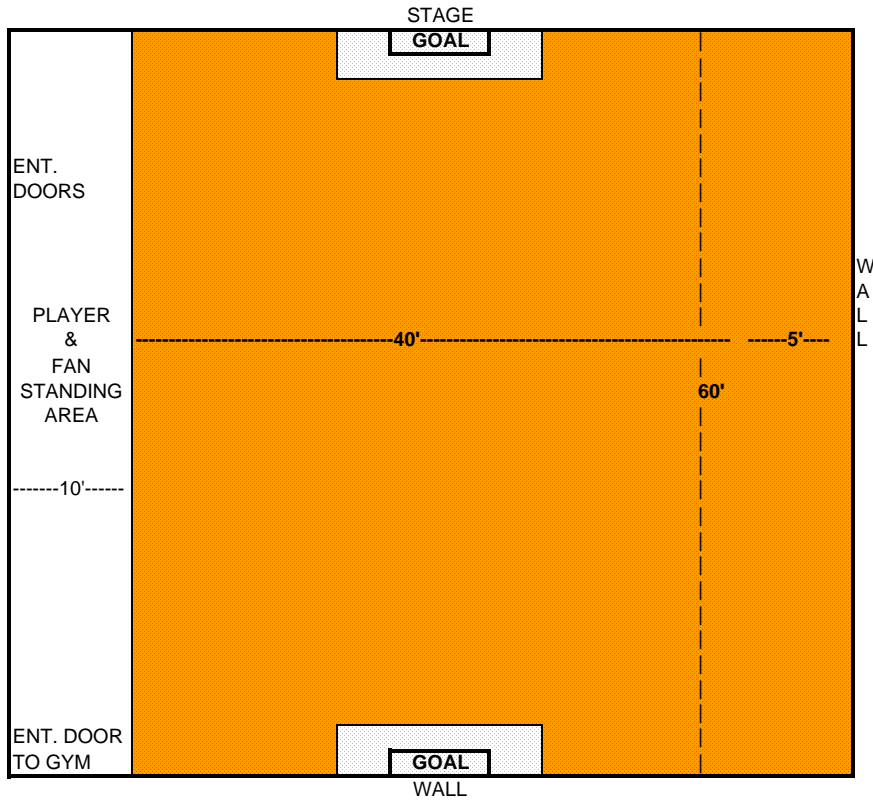

**BRICK MILL ELEM. SCHOOL - CAFETERIA (3 SIDES LIVE)**  
**45' x 60' PLAYING AREA**

BACK WALLS = LIVE (UP TO 5' ABOVE GOAL CROSSBAR)  
 EXCEPT FOR STAGE AS BACK WALL  
 SIDELINES = BB COURT BLACK LINE IS NEAR SIDELINE

**BRICK MILL ELEM. SCHOOL - GYM (3 SIDES LIVE)**  
**25' x 55' PLAYING AREA**

BACK WALLS = LIVE (UP TO 5' ABOVE GOAL CROSSBAR)  
 SIDELINES = TAPE LINE IS NEAR SIDELINE